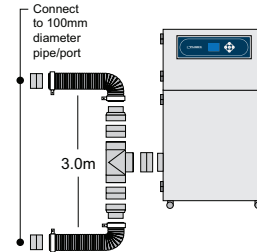

Hose End
Diameter

Hose
Length

Purex Inlet
Diameter

Code: 120280

150mm

1.5m

150mm

Code: 120287

100mm

3m

150mm

315mm

3m

150mm

Large Extraction Arm

Our 2m long extraction arm with its triple axis can be used in a variety of applications. The flexibility of the arm allows it to be manoeuvred for all the difficult areas. The arm has a 160mm diameter to reduce restriction and has a large hood of 315mm at the inlet.