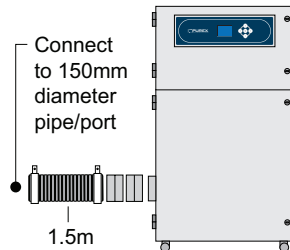

Hose End
Diameter

Hose
Length

Purex Inlet
Diameter

Code: 120280

150mm

1.5m

150mm

Code: 120287

100mm

3m

150mm

315mm

3m

150mm

Large Extraction Arm

Our 2m long extraction arm with its triple axis can be used in a variety of applications. The flexibility of the arm allows it to be manoeuvred for all the difficult areas. The arm has a 160mm diameter to reduce restriction and has a large hood of 315mm at the inlet.