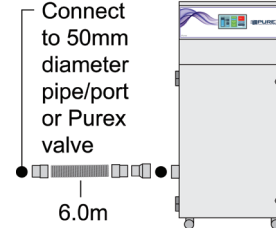

Main Filter

Code:	Description:
113662	Chemical Special
113505P	Chemical Special
113531	Pleated Bag

Pre-filter

Code:	Description:
200524	F8/F9 Pad

Connection Kits

Hose End Diameter

Hose Length

Purex Inlet Diameter

Code: 100032 50mm 3m 80mm

Code: 100043 50mm 6m 80mm

Code: 120299 80mm 3m 80mm

Code: 120288 100mm 2.3m 80mm

Code: 120297 100mm 2m 80mm

Code: 100171 125mm 3m 80mm

If you do not see a connection kit that fits your machine or pipework, please contact Purex or your representative