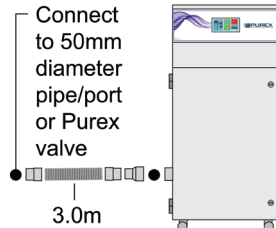

Main Filter

Code:	Description:
113662	Chemical Special
113505P	Chemical Special
113531	Pleated Bag

Pre-filter

Code:	Description:
200524	F8/F9 Pad

Connection Kits

Hose End Diameter

Hose Length

Purex Inlet Diameter

Code: 100032 50mm 3m 80mm

Code: 100043 50mm 6m 80mm

Code: 120299 80mm 3m 80mm

Code: 120288 100mm 2.3m 80mm

Code: 120297 100mm 2m 80mm

Code: 100171 125mm 3m 80mm

If you do not see a connection kit that fits your machine or pipework, please contact Purex or your representative