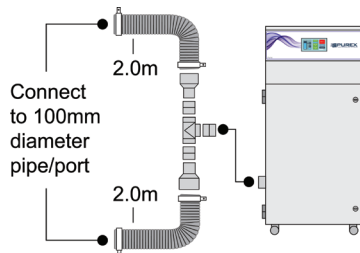

Code: 100032 50mm 3m 80mm

Code: 100043 50mm 6m 80mm

Code: 120299 80mm 3m 80mm

Code: 120288 100mm 2.3m 80mm

Code: 120297 100mm 2m 80mm

Code: 100171 125mm 3m 80mm

If you do not see a connection kit that fits your machine or pipework, please contact Purex or your representative